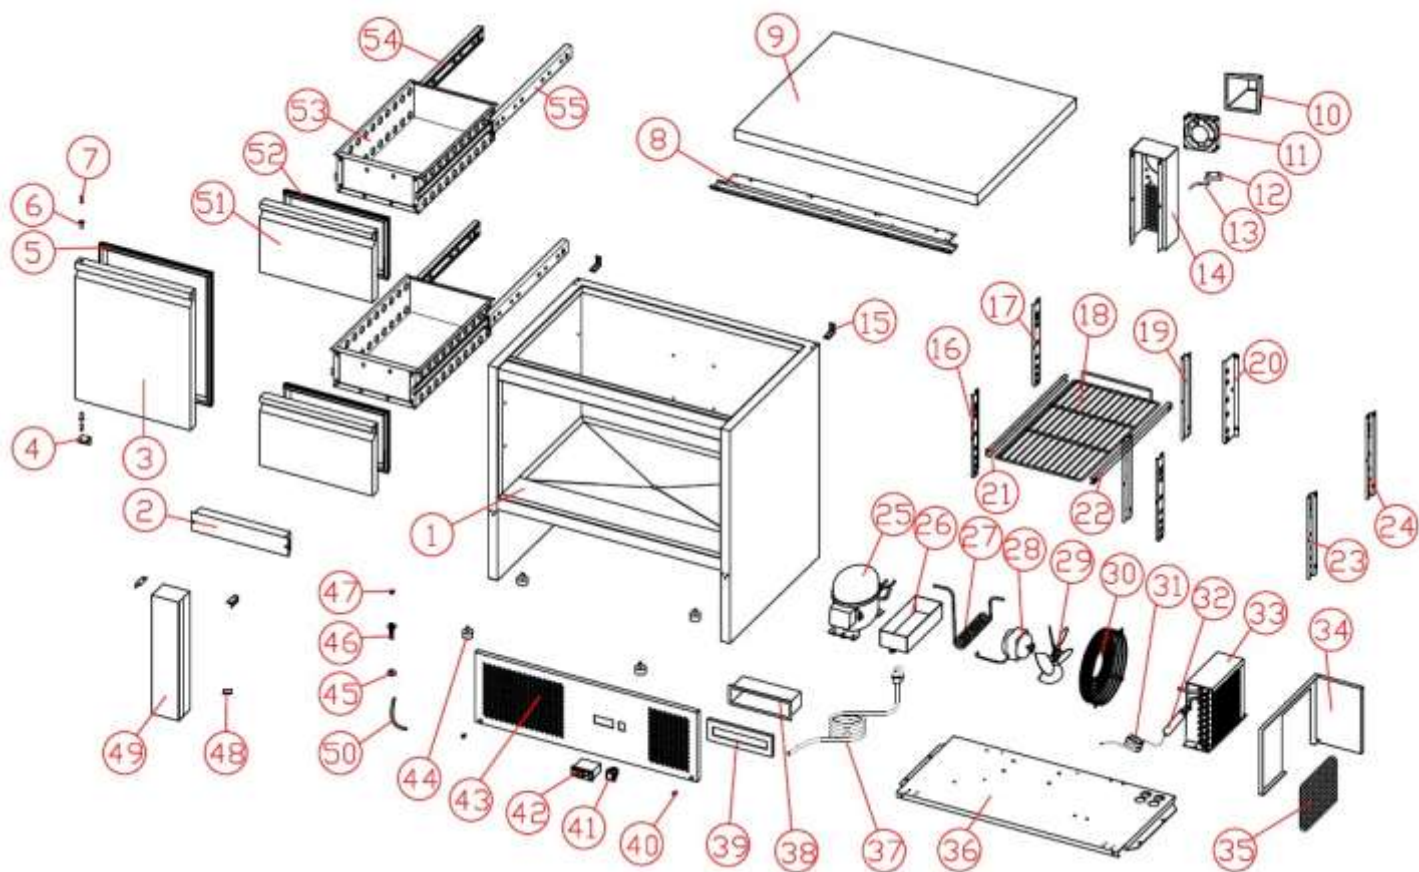

# СТОЛ ХОЛОДИЛЬНЫЙ TATRA TRTGNL1D2 TN SB С БОРТОМ

## СТОЛ ХОЛОДИЛЬНЫЙ TATRA TRTGNL1D2 TN SB С БОРТОМ

1	CABINET	GXE-0-000-0017-0	1
2	DRAWER BEAM	GXE-0-000-0098-0	1
3	DOOR(LEFT )	GXE-0-000-0080-0	1
4	BOTTOM HINGE	GXE-2-001-0090-0	1
5	DOOR GASKET	16401390494	1
6	DOOR AXIS SLEEVE	16353010008	2
7	HINGE AXIS	12515035728	2
8	UPPER HINGE	GXE-2-001-0076-0	1
9	COUNTER TOP	GXE-0-000-0019-0	1
10	AIR GUIDE COVER	16356010001	1
11	EVA. FAN	17701151238	1
12	PROBE COVER	GXE-2-001-0286-0	1
13	PROBE	17649490013	1
14	FAN BASE	GXE-2-001-0091-0	1
15	TOP FIXING PLATE	GXE-2-001-0092-0	2
16	BEAM HANG STRIP(LEFT)	GXE-2-001-0093-0	2
17	SIDE REAR HANG STRIP(LEFT)	GXE-2-001-0097-0	1
18	SHELF	12502012759	1
19	REAR HANG STRIP(RIGHT)	GXE-2-001-0096-0	1
20	REAR HANG STRIP(LEFT)	GXE-2-001-0095-0	1
21	LEFT SHELF GUIDE	GXE-2-001-0037-0	1
22	RIGHT SHELF GUIDE	GXE-2-001-0036-0	1
23	BEAM HANG STRIP(RIGHT)	GXE-2-001-0094-0	2
24	SIDE REAR HANG STRIP(RIGHT)	GXE-2-001-0098-0	1
25	COMPRESSOR	17209010036	1
26	OUTER DRAIN PAN	16316130004	1
27	HIGH PRESSURE PIPE	17116060009	1
28	COND. FAN MOTOR	17701190001	1
29	COND. FAN BLADE	16381738062	1
30	COND.FAN COVER	22726010001	1
31	CAPILLARY	15804042410	1
32	DRYER FILTER	17111250145	1
33	CONDENSER	17302090201	1
34	WIND COVER	GXE-2-001-0074-0	1
35	DRYER FILTER	16324020005	1
36	COOLING UNIT BOARD	GXE-2-001-0072-0	1
37	POWER CORD	17664640059	1
38	PLASTIC WATER-PROOF BOX	16316130001	1
39	PLASTIC WATER-PROOF BOX COVER	16316130002	1
40	LARGE PLASTIC BUTTON	16369390066	2
41	POWER SWITCH	17749210020	1
42	CONTROLLER	17709030002	1
43	PANEL	GXE-2-001-0075-0	1
44	FEET	12534010009	4
45	DRAIN-PIPE BUT	16365050901	1
46	DRAIN-PIPE	15810020901	1
47	WATER PLUG	16369140901	1
48	MIDDLE BEAM CONNECT	GXE-2-001-0017-0	3
49	MIDDLE BEAM	GXE-0-000-0096-0	1
50	PVC DRAIN-PIPE	GXE-2-005-0005-0	1
51	DRAWER DOOR	GXE-0-000-0099-0	2
52	DRAWER DOOR GASKET	16401000202	2
53	DRAWER	GXE-0-000-0100-0	2
54	DRAWER GUIDE (LEFT)	1009009790550(left)	2
55	DRAWER GUIDE (RIGHT)	1009009790550(right)	2